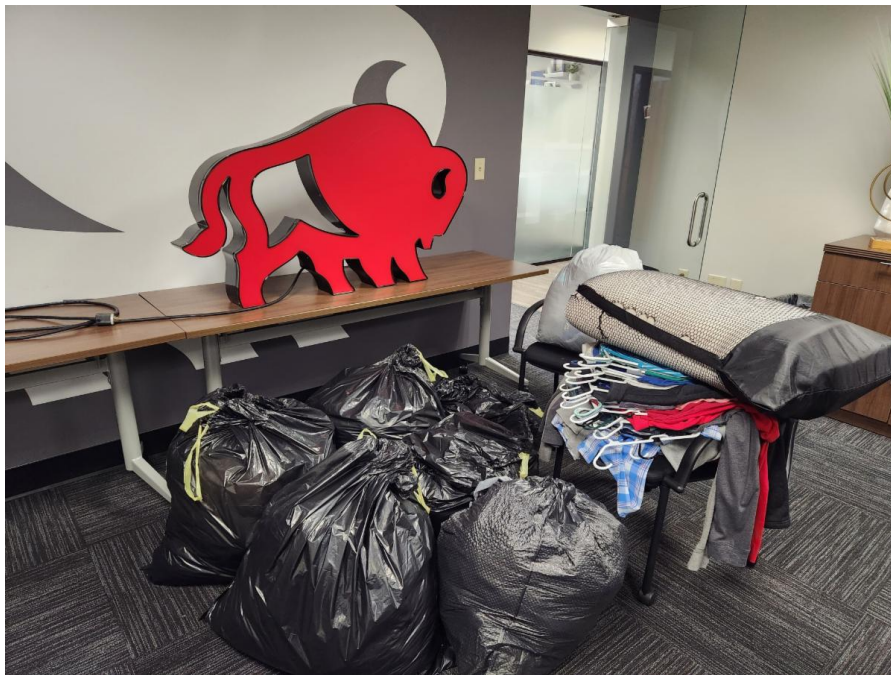

Donor Spotlight: PrimeLending - Kansas City

We want to thank **PrimeLending - Kansas City** for donating several bags of clothing to Benilde Hall in March. We are blessed to have their continued support!

Hire Benilde Services